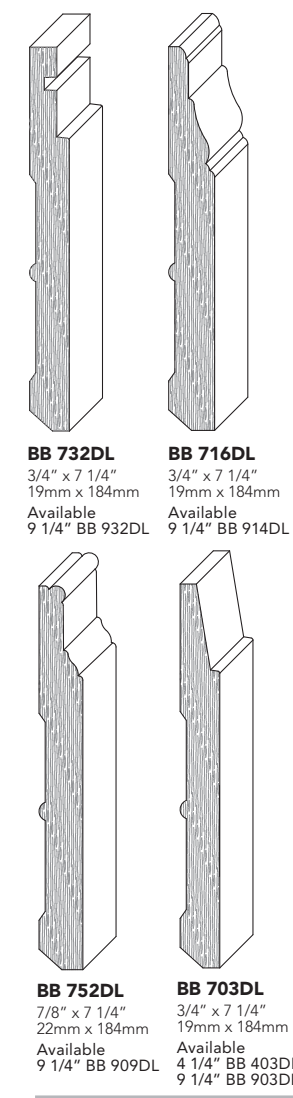

Factory Finish Custom Residential Solid Wood Door Unit with Custom Leaded Glass in Solid Red Oak

Door Styles

DESIGN: PROFILE TYPES

Door and Panel Profiles:

Door Thickness: Standard Sizes are 2-1/4", 1-3/4" or 1-3/8"  
Note: Not all profiles available in all thicknesses.

Door Sticking & Moulding Types:

Many combinations are possible including custom made profiles to match existing wood work or an entirely new shape of your own.

Note: Not all panels or profiles available in certain construction.

Louvers:

DESIGN: CONSTRUCTION

Solid Wood:

Natural, solid product in a variety of wood species and grain patterns, available with an authentic and unique appearance.

Engineered:

S.C.L. (Structural Composite Lumber) Dimensionally and structurally uniform. Ideally suited for exotic woods and door heights over 96".

M.D.F.:

Seamless door, and dimensionally uniform re-engineered material.

Majestic M.D.F.:

All the general characteristics of traditional MDF but in a lighter weight.

MDF Groove Series Options

Baseboards

JAMB Specifications