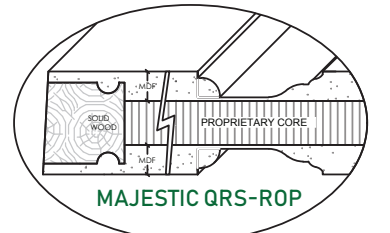

Majestic M.D.F.:

All the general characteristics of traditional MDF but in a lighter weight.