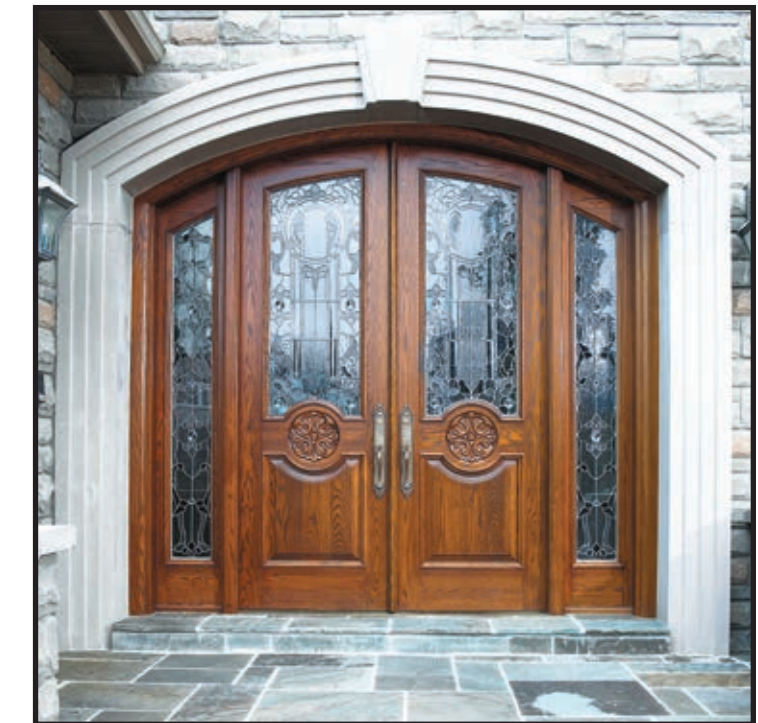

Factory Finish Custom Residential Solid Wood Door Unit with Custom Leaded Glass in Solid Red Oak

Door Styles

DESIGN: PROFILE TYPES

Door and Panel Profiles:

Door Thickness: Standard Sizes are 2-1/4", 1-3/4" or 1-3/8"  
Note: Not all profiles available in all thicknesses.