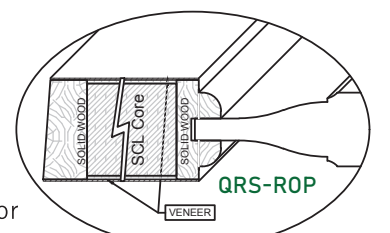

Louvers:

DESIGN: CONSTRUCTION

Solid Wood:

Natural, solid product in a variety of wood species and grain patterns, available with an authentic and unique appearance.

Engineered:

S.C.L. (Structural Composite Lumber) Dimensionally and structurally uniform. Ideally suited for exotic woods and door heights over 96".

M.D.F.:

Seamless door, and dimensionally uniform re-engineered material.

Majestic M.D.F.:

All the general characteristics of traditional MDF but in a lighter weight.

MDF Groove Series Options

Baseboards

JAMB Specifications