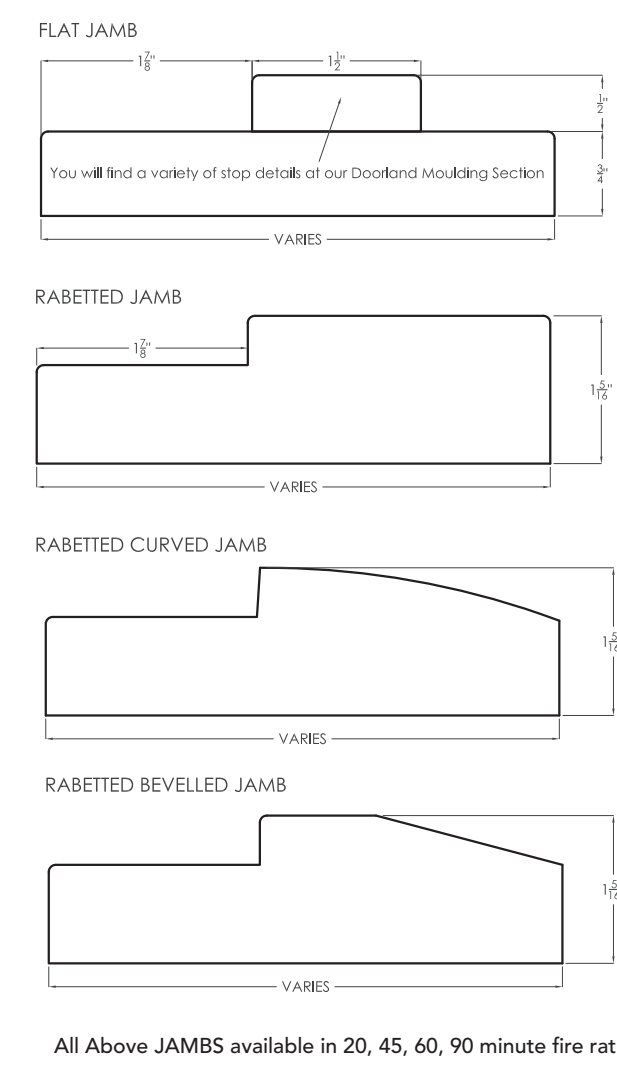

Louvers:

DESIGN: CONSTRUCTION

Solid Wood:

Natural, solid product in a variety of wood species and grain patterns, available with an authentic and unique appearance.

Engineered:

S.C.L. (Structural Composite Lumber) Dimensionally and structurally uniform. Ideally suited for exotic woods and door heights over 96".

M.D.F.:

Seamless door, and dimensionally uniform re-engineered material.

Majestic M.D.F.:

All the general characteristics of traditional MDF but in a lighter weight.

MDF Groove Series Options

Baseboards

JAMB Specifications