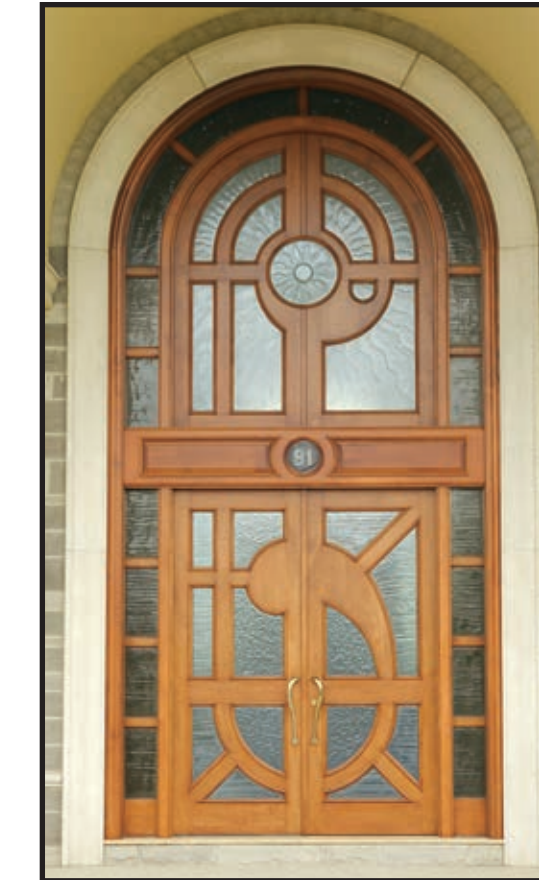

Our Solid Wood Stile & Rail Exterior Doors

Factory Finish Custom Residential Solid Wood Door Unit with Melted Glass in Solid Walnut