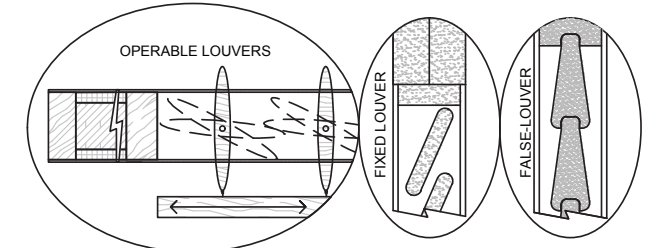

Door Styles

DESIGN: PROFILE TYPES

Door and Panel Profiles:

Door Thickness: Standard Sizes are 2-1/4", 1-3/4" or 1-3/8"
Note: Not all profiles available in all thicknesses.

Door Sticking & Moulding Types:

Many combinations are possible including custom made profiles to match existing wood work or an entirely new shape of your own.

Note: Not all panels or profiles available in certain construction.

Louvers:

DESIGN: CONSTRUCTION

Solid Wood:

Natural, solid product in a variety of wood species and grain patterns, available with an authentic and unique appearance.

Engineered:

S.C.L. (Structural Composite Lumber) Dimensionally and structurally uniform. Ideally suited for exotic woods and door heights over 96".

M.D.F.:

Seamless door, and dimensionally uniform re-engineered material.

Majestic M.D.F.:

All the general characteristics of traditional MDF but in a lighter weight.

MDF Groove Series Options

Baseboards

JAMB Specifications

Casing & Back Bands