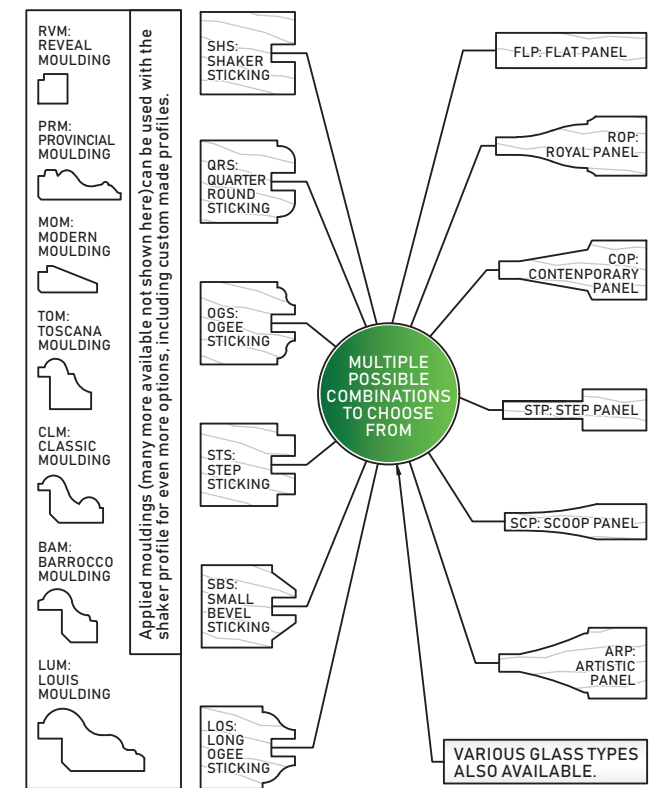

Factory Finish Custom Residential Solid Wood Door Unit with Custom Leaded Glass in Solid Red Oak

Door Styles

DESIGN: PROFILE TYPES

Door and Panel Profiles:

Door Thickness: Standard Sizes are 2-1/4", 1-3/4" or 1-3/8"  
Note: Not all profiles available in all thicknesses.

Door Sticking & Moulding Types:

Many combinations are possible including custom made profiles to match existing wood work or an entirely new shape of your own.

Note: Not all panels or profiles available in certain construction.

Louvers:

DESIGN: CONSTRUCTION

Solid Wood:

Natural, solid product in a variety of wood species and grain patterns, available with an authentic and unique appearance.

Engineered:

S.C.L. (Structural Composite Lumber) Dimensionally and structurally uniform. Ideally suited for exotic woods and door heights over 96".

M.D.F.:

Seamless door, and dimensionally uniform re-engineered material.

Majestic M.D.F.:

All the general characteristics of traditional MDF but in a lighter weight.

MDF Groove Series Options

Baseboards

JAMB Specifications